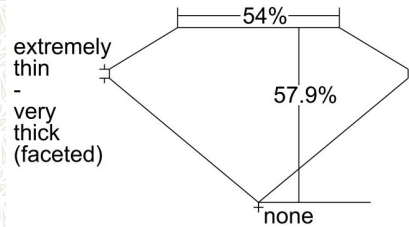

GIA COLORED DIAMOND REPORT

May 03, 2016
 Report Type Grading Report
 GIA Report Number 2175595078
 Shape and Cutting Style Heart Brilliant
 Measurements 5.11 x 5.54 x 3.21 mm

Carat Weight 0.54 carat
 Color Grade Fancy Deep Brownish Yellowish Orange
 Color Origin Natural
 Color Distribution Even
 Clarity Grade SI2
 Proportions:

Profile not to actual proportions

Polish Very Good
 Symmetry Good
 Fluorescence None

Comments: Additional clouds are not shown.

ADDITIONAL INFORMATION

CLARITY CHARACTERISTICS

KEY TO SYMBOLS*

- Cloud
- Feather
- Crystal
- Cavity

* Red symbols denote internal characteristics (inclusions). Green or black symbols denote external characteristics (blemishes). Diagram is an approximate representation of the diamond, and symbols shown indicate type, position, and approximate size of clarity characteristics. All clarity characteristics may not be shown. Details of finish are not shown.