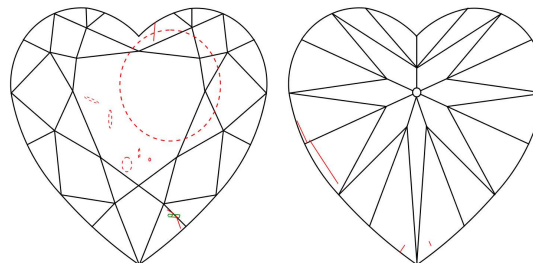

GIA COLORED DIAMOND REPORT

May 03, 2016
 Report Type Grading Report
 GIA Report Number 2175595078
 Shape and Cutting Style Heart Brilliant
 Measurements 5.11 x 5.54 x 3.21 mm

Carat Weight 0.54 carat
 Color Grade Fancy Deep Brownish Yellowish Orange
 Color Origin Natural
 Color Distribution Even
 Clarity Grade SI2
 Proportions:

Profile not to actual proportions

Polish Very Good
 Symmetry Good
 Fluorescence None

Comments: Additional clouds are not shown.

ADDITIONAL INFORMATION

CLARITY CHARACTERISTICS

KEY TO SYMBOLS*

- Cloud
- Feather
- Crystal
- Cavity

* Red symbols denote internal characteristics (inclusions). Green or black symbols denote external characteristics (blemishes). Diagram is an approximate representation of the diamond, and symbols shown indicate type, position, and approximate size of clarity characteristics. All clarity characteristics may not be shown. Details of finish are not shown.